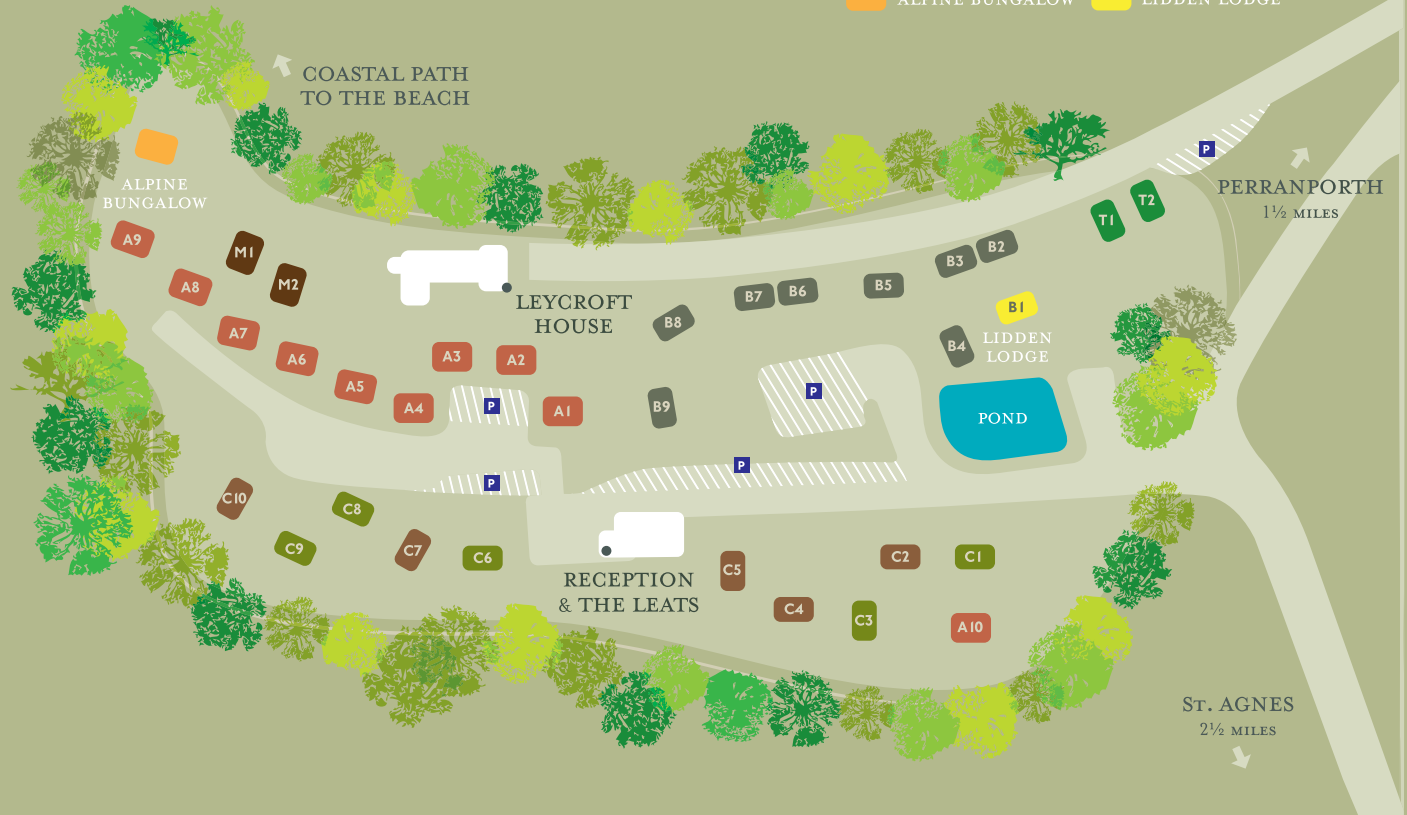

Situated on the North Cornish coast, between Perranporth and St Agnes, Leycroft is in easy reach of all the major attractions Cornwall has to offer.

So leave the hustle and bustle of everyday life behind you and follow the narrow Cornish road that leads to this secluded valley...

All lodges are equipped with everything you will need on a self catering holiday, but why not treat yourselves to a few visits to The Leats Bar and Bistro and save on the washing up!

The Leats is the perfect place to enjoy a quiet evening meal: with freshly prepared, locally sourced food, local cider, ales, lagers and homemade desserts there is always something to tempt you. The Leats Bar & Bistro also has free WiFi services if you just want to catch up with emails over a cup of coffee.

# Leycroft Valley

- |   |                 |   |                 |
|---|-----------------|---|-----------------|
|  | CARNE CABIN     |  | MILL LODGE      |
|  | CROFT LODGE     |  | TREE HOUSE      |
|  | COOMBE LODGE    |  | BREDON BUNGALOW |
|  | ALPINE BUNGALOW |  | LIDDEN LODGE    |